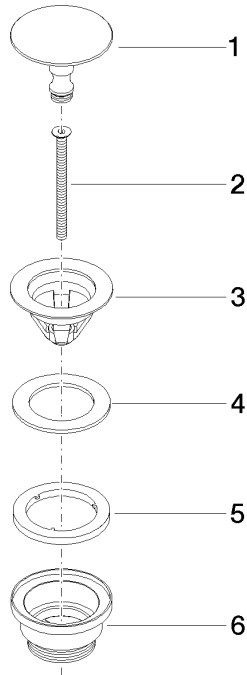

Basin Waste without press-closing 1 1/4" - Brushed Bronze

IMO

10 126 970

Fits: IMO, LULU, MADISON, MEM, TARA,
CL.1, LISSÉ, VAIA, META, CYO

	Brushed Bronze	10 126 970-42
	Chrome	10 126 970-00
	Brushed Platinum	10 126 970-06
	Platinum	10 126 970-08
	Durabross (23kt Gold)	10 126 970-09
	Dark Chrome	10 126 970-19
	Light Gold	10 126 970-26
	Brushed Light Gold	10 126 970-27
	Brushed Durabross (23kt Gold)	10 126 970-28
	Matte Black	10 126 970-33
	Brushed Champagne (22kt Gold)	10 126 970-46
	Champagne (22kt Gold)	10 126 970-47
	Brushed Chrome	10 126 970-93
	Brushed Dark Platinum	10 126 970-99

Basin Waste without press-closing 1 1/4" - Brushed Bronze

IMO

10 126 970

Only suitable for sinks without an overflow.

10 126 970

mm [inches]

10 126 970

Parts for other finishes can be found here: [Chrome](#)

Spare parts list

No.	Item Number	Name	Quantity used	Delivery time
1	09 31 20 097-42	plug	1	60
2	09 30 30 179 90	screw	1	2
3	09 11 01 038-42	cup	1	60
4	09 14 05 061 90	seal	1	2
5	09 14 03 153 90	seal	1	2
6	09 11 10 156-42	connection	1	60